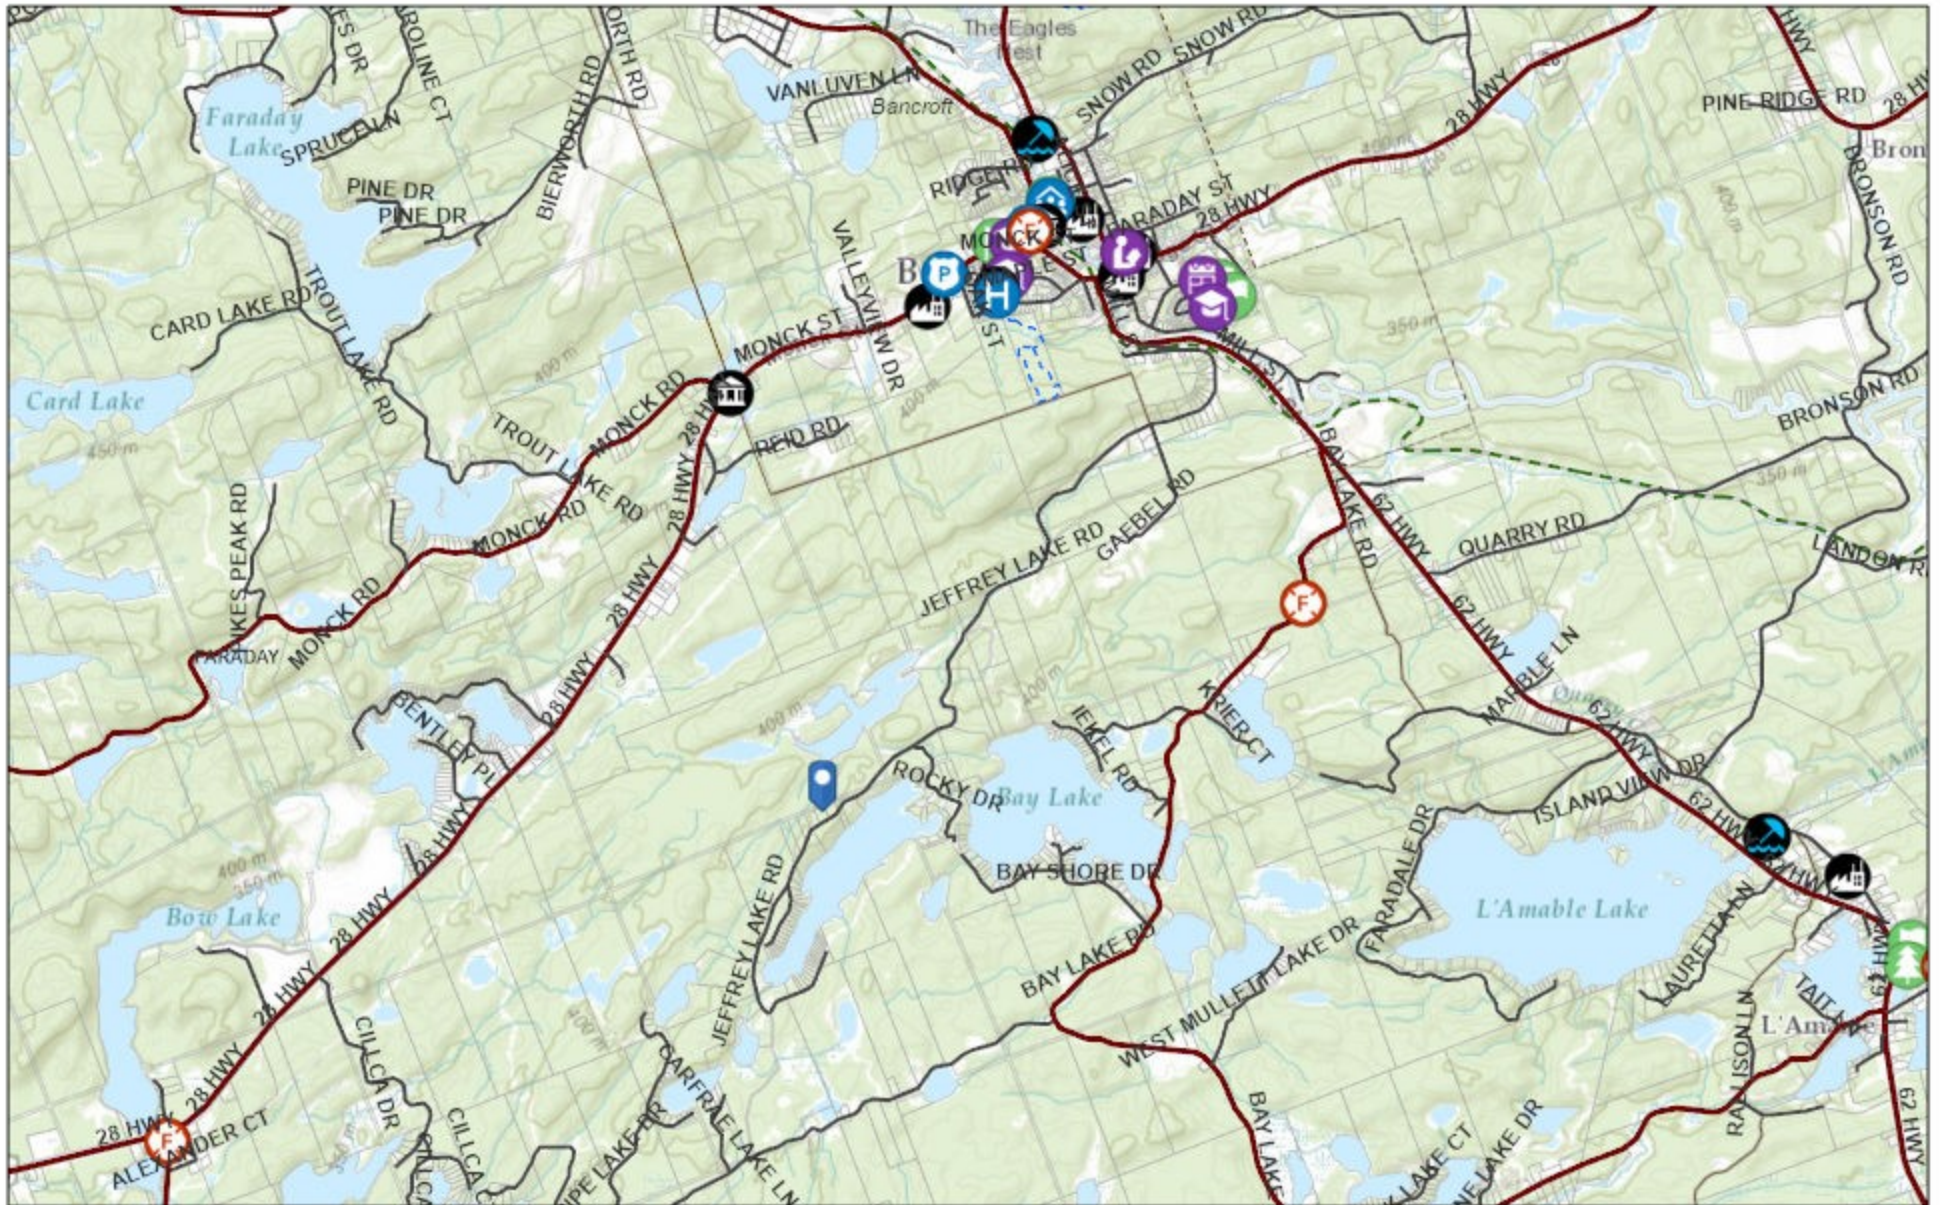

# 800 Jeffrey Lake Road

8/31/2021, 1:25:18 PM

1:72,224

- |                        |          |                  |                      |                         |
|------------------------|----------|------------------|----------------------|-------------------------|
| Fire Station           | Police   | Municipal Office | Community Centre     | Sports Area             |
| EMS Base               | Hospital | Library          | Arena & Curling Rink | Public Beach            |
| Hastings County Office | School   | Park/Playground  | Religion             | Hastings Heritage Trail |
|                        |          |                  |                      | Local Trail             |
|                        |          |                  |                      | Property Information    |

Hastings County, Province of Ontario, Ontario MNR, Esri Canada, Esri,

Hastings County GIS

Information purposes only and may not be suitable for legal, engineering, or surveying purposes. The County of Hastings disclaims all responsibility for errors, omissions or inaccuracies in this publication. Data supplied under License with OGDE & MPAC.